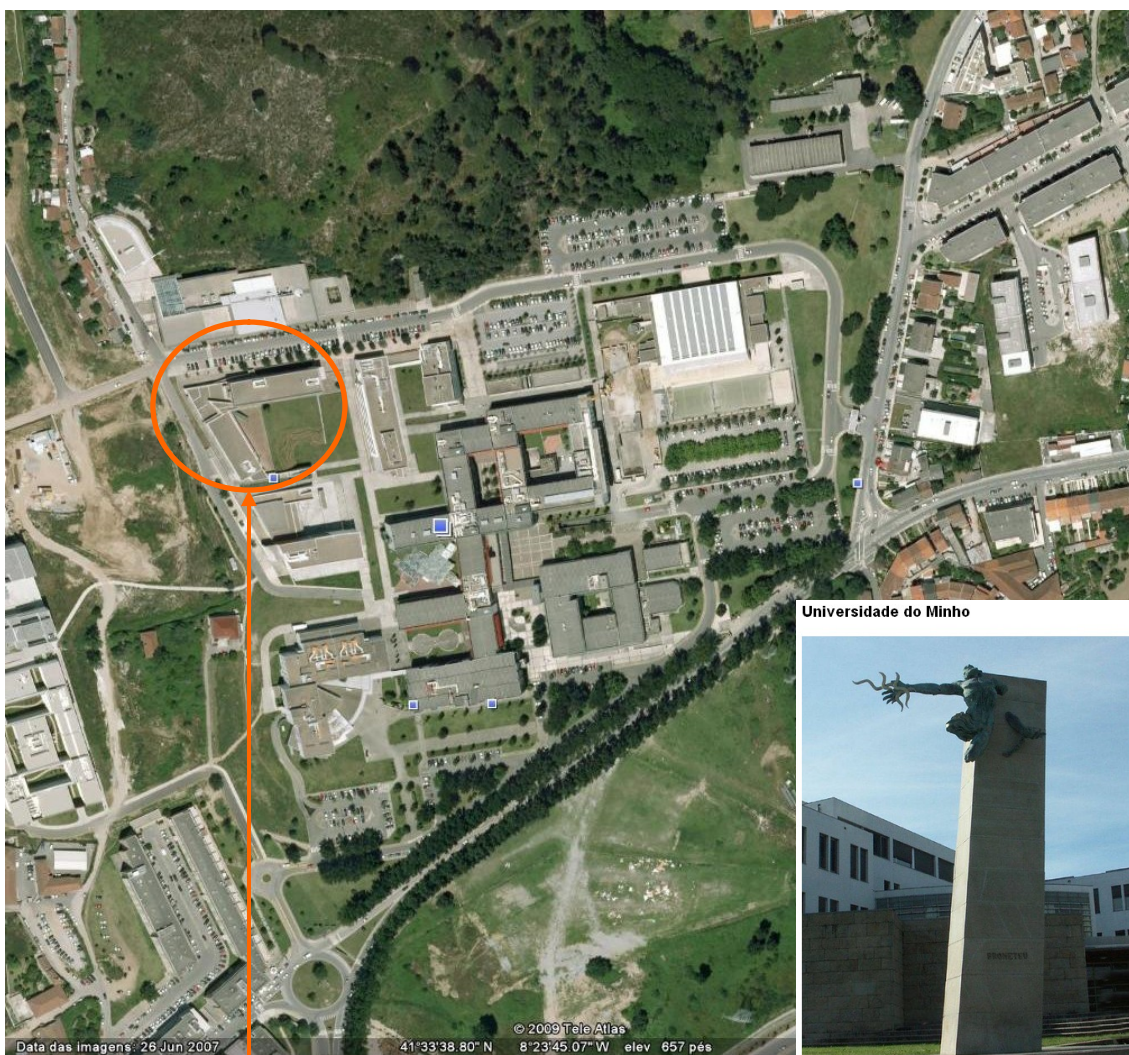

**Universidade do Minho – Escola de Economia e Gestão
Campus de Gualtar 4710-057
Braga**

Universidade do Minho

EEG – Escola de Economia e Gestão

This document was created with Win2PDF available at <http://www.daneprairie.com>.
The unregistered version of Win2PDF is for evaluation or non-commercial use only.